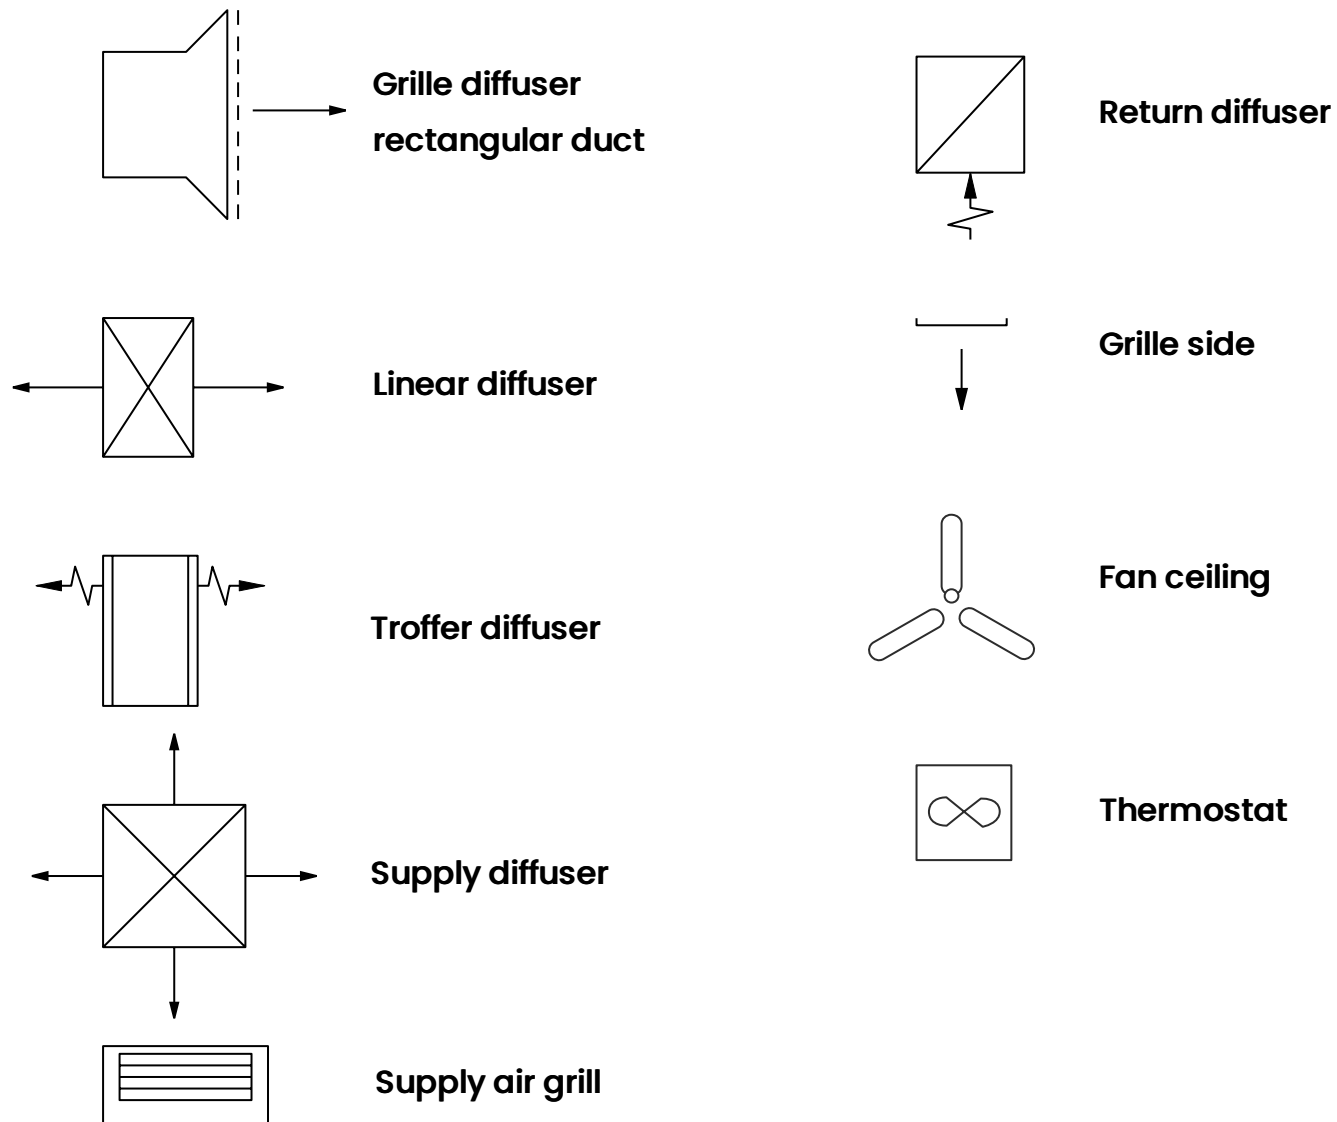

Reflected Ceiling Plans Design Elements-HVAC