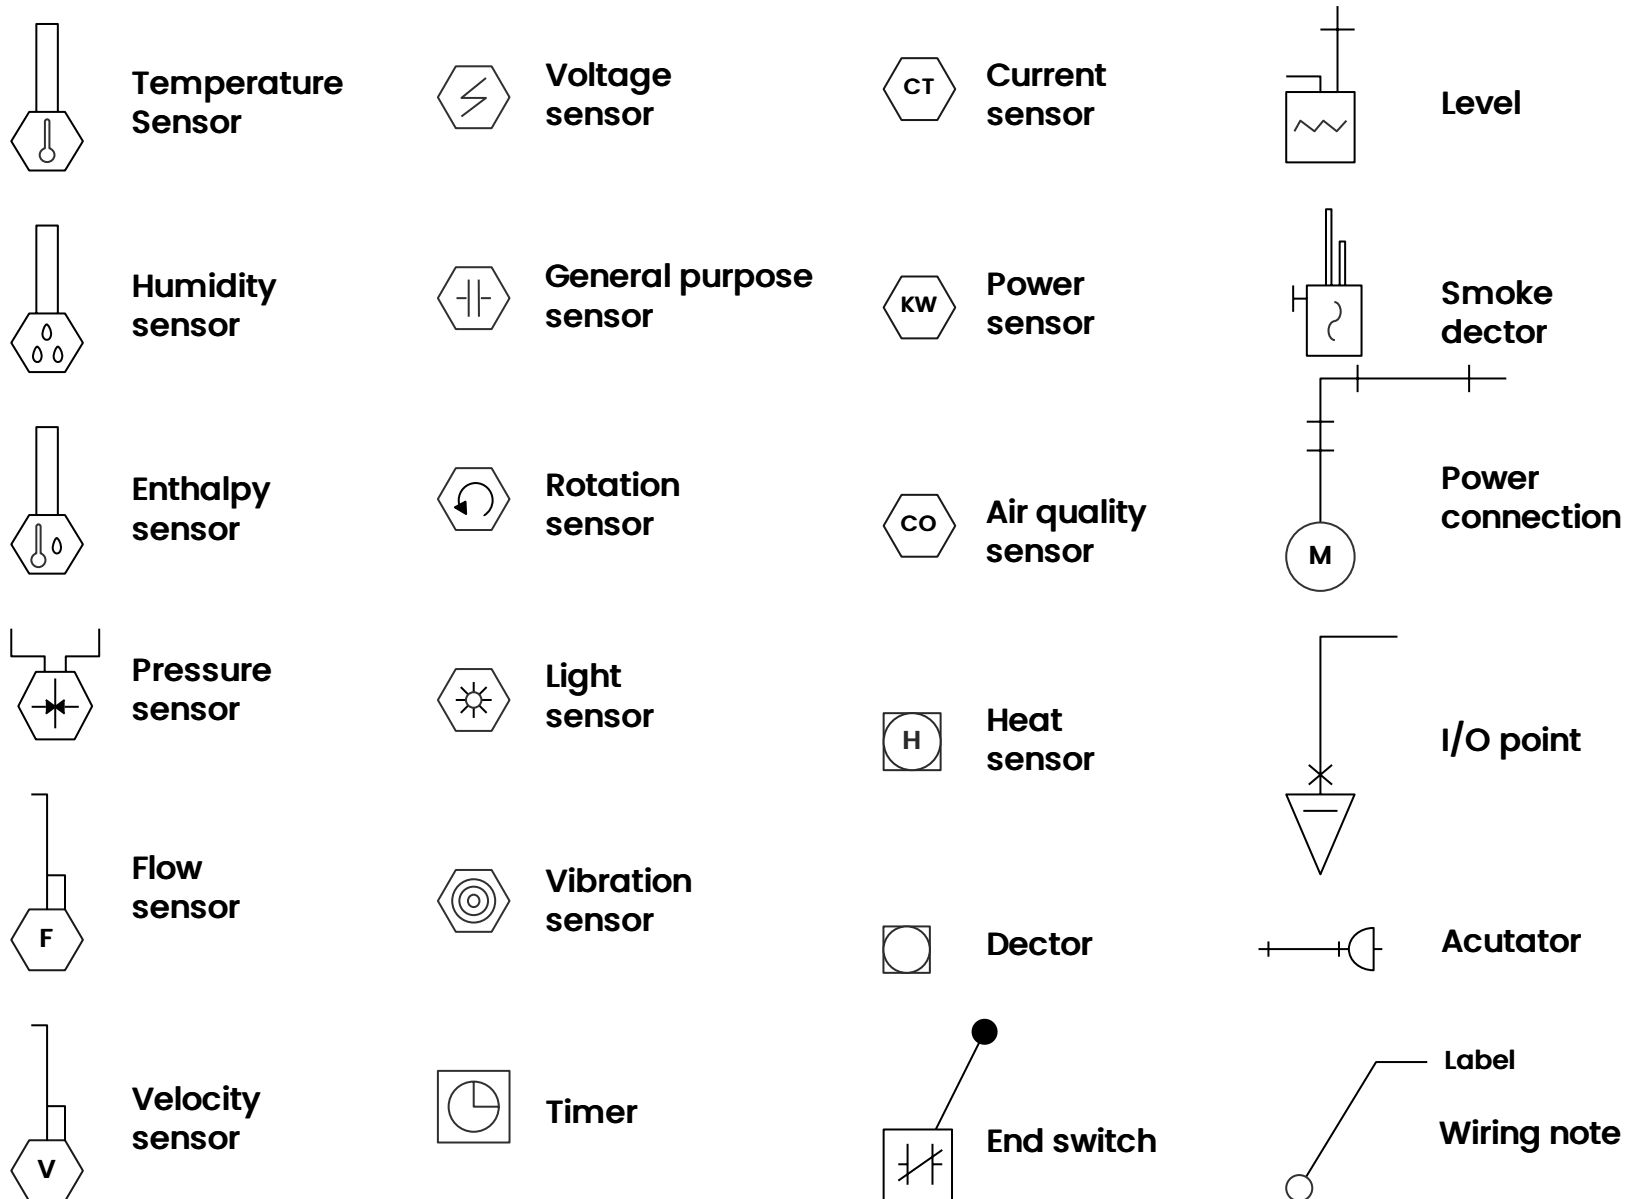

Reflected Ceiling Plans Design Elements RCP Sensors